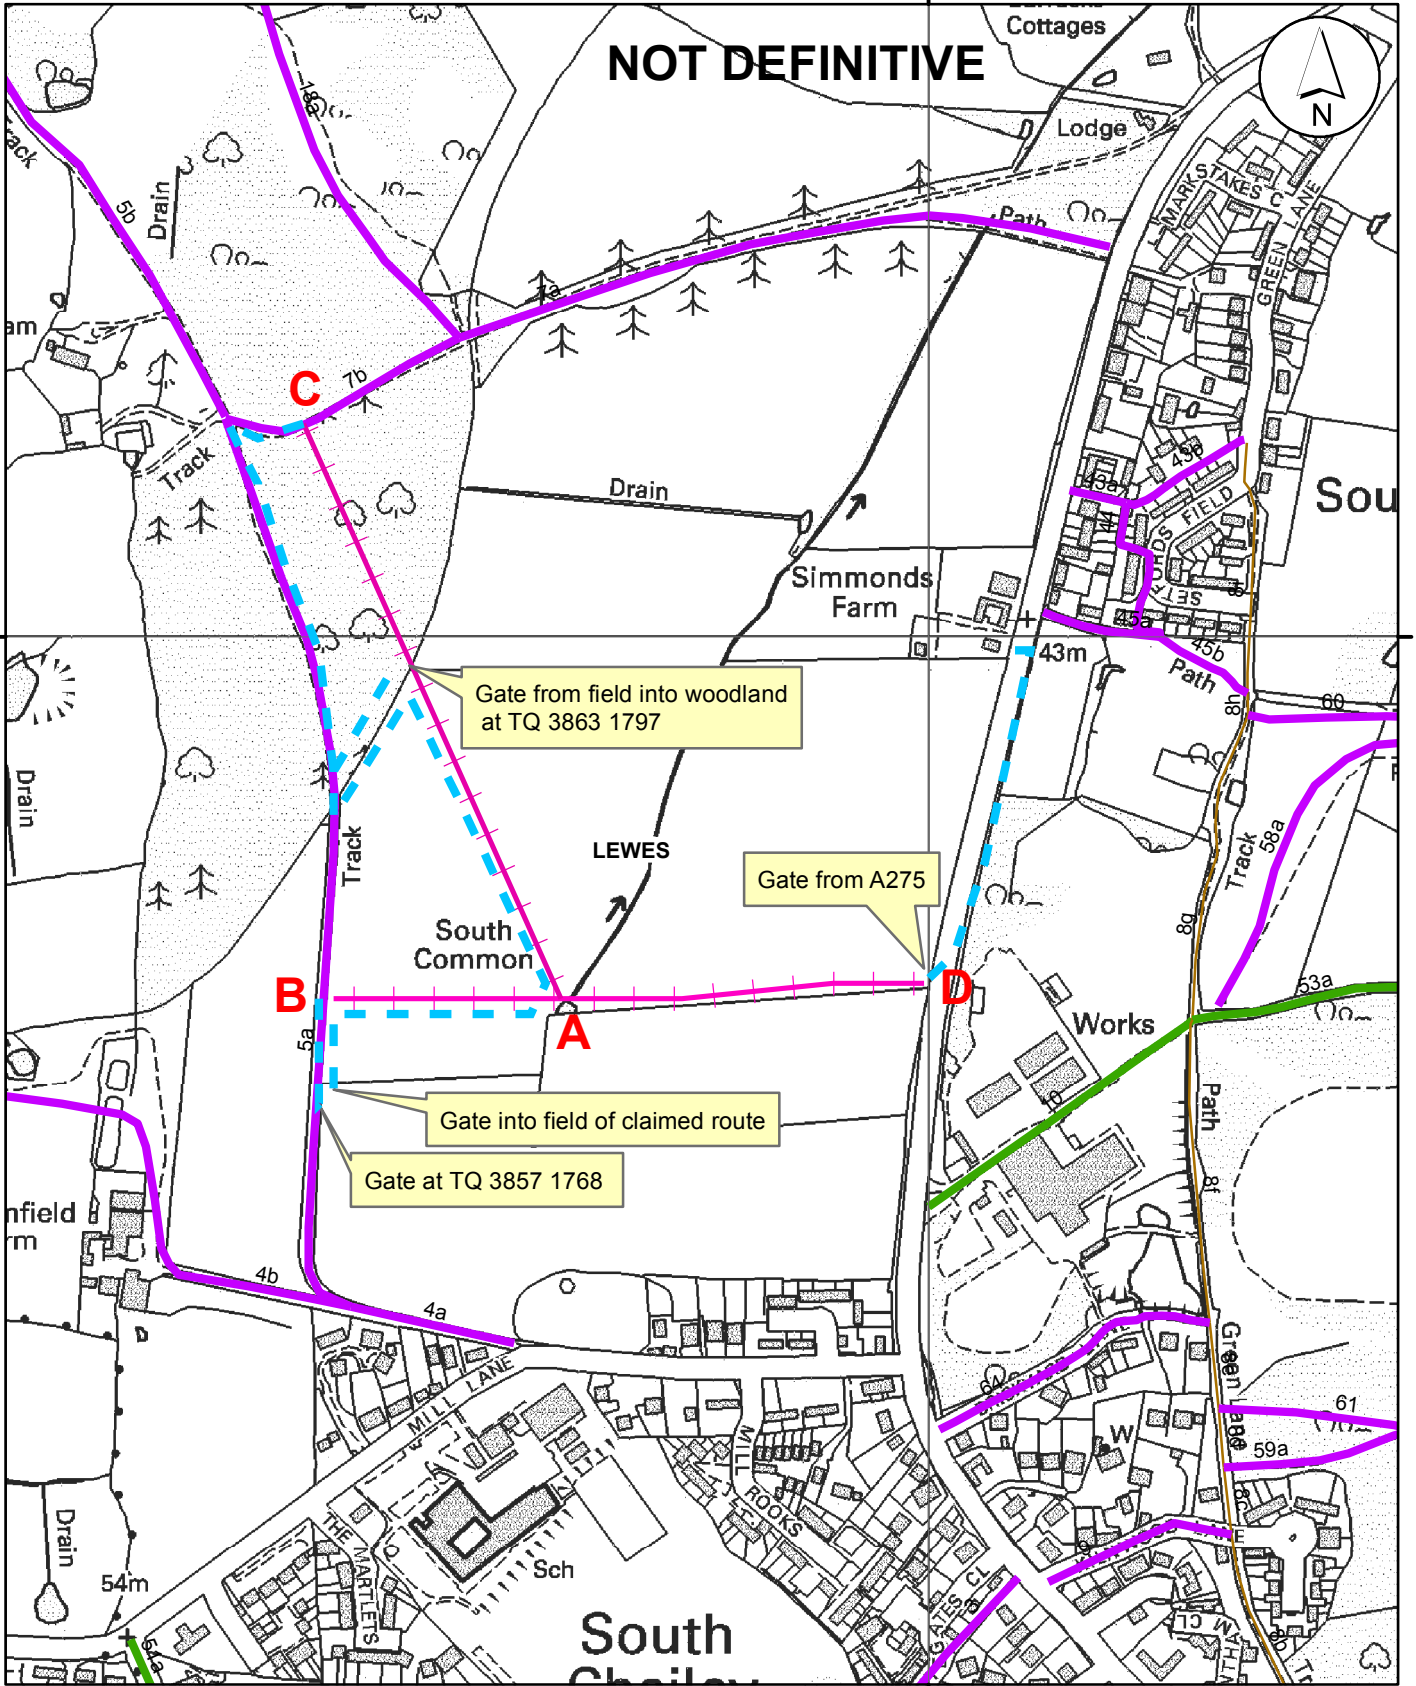

539000 000000

NOT DEFINITIVE

118000 000000

118000 000000

539000 000000

Title: RWO 221 - Chailey, South Common	
Key:	Public Footpath ——— Public Bridleway ——— Claimed Public Footpath - - - - - Route accessed on site visit - - - - -
Date: February 2020	Map No: DMMO RWO 221
Scale: 1:5,398	Author: SK

East Sussex County Council
County Hall
St Annes Crescent
Lewes

eastsussex.gov.uk