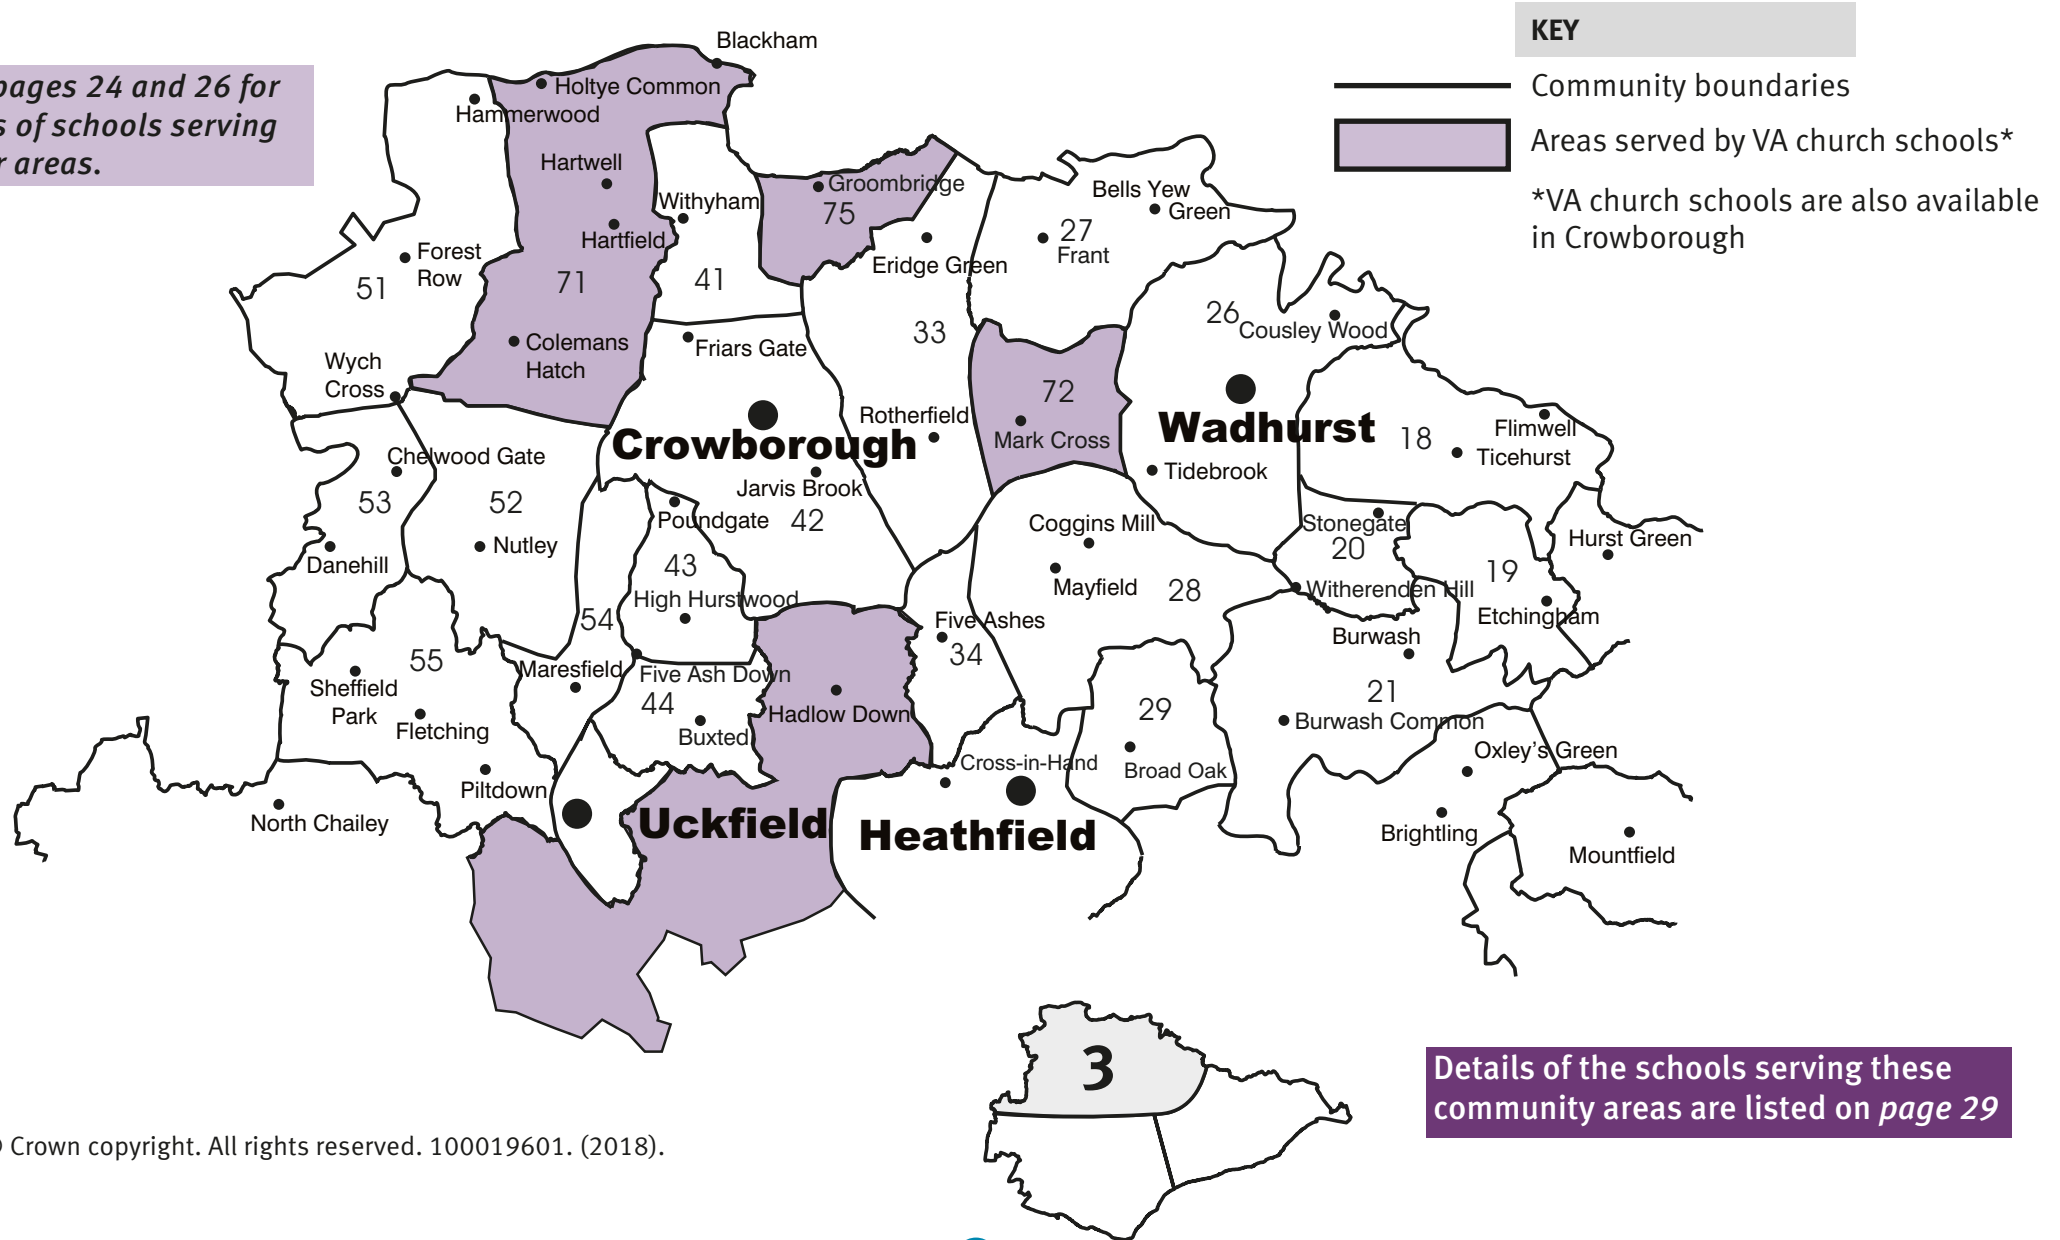

More detailed maps are available on request from the Admissions Team – phone 0300 33 09 472

Linked infant and junior schools

(40) Eastbourne community area:

Motcombe Community School—Ocklynge Junior School
Parkland Infant School—Parkland Junior School
Pashley Down Infant School—Ocklynge Junior School
Roselands Infant School—Stafford Junior School
St Andrew's CE Infant School—Tollgate Community Junior School
West Rise Community Infant School—West Rise Junior School

Community area map for primary schools (3)

See pages 24 and 26 for maps of schools serving other areas.

Community areas for primary schools (3)

The map on **page 28** represents the area served by the schools listed below. The number links a particular school or groups of schools to that area. In large towns, there are several schools available. Detailed school information can be found from **page 30** where schools are listed alphabetically by town and then by rural area.