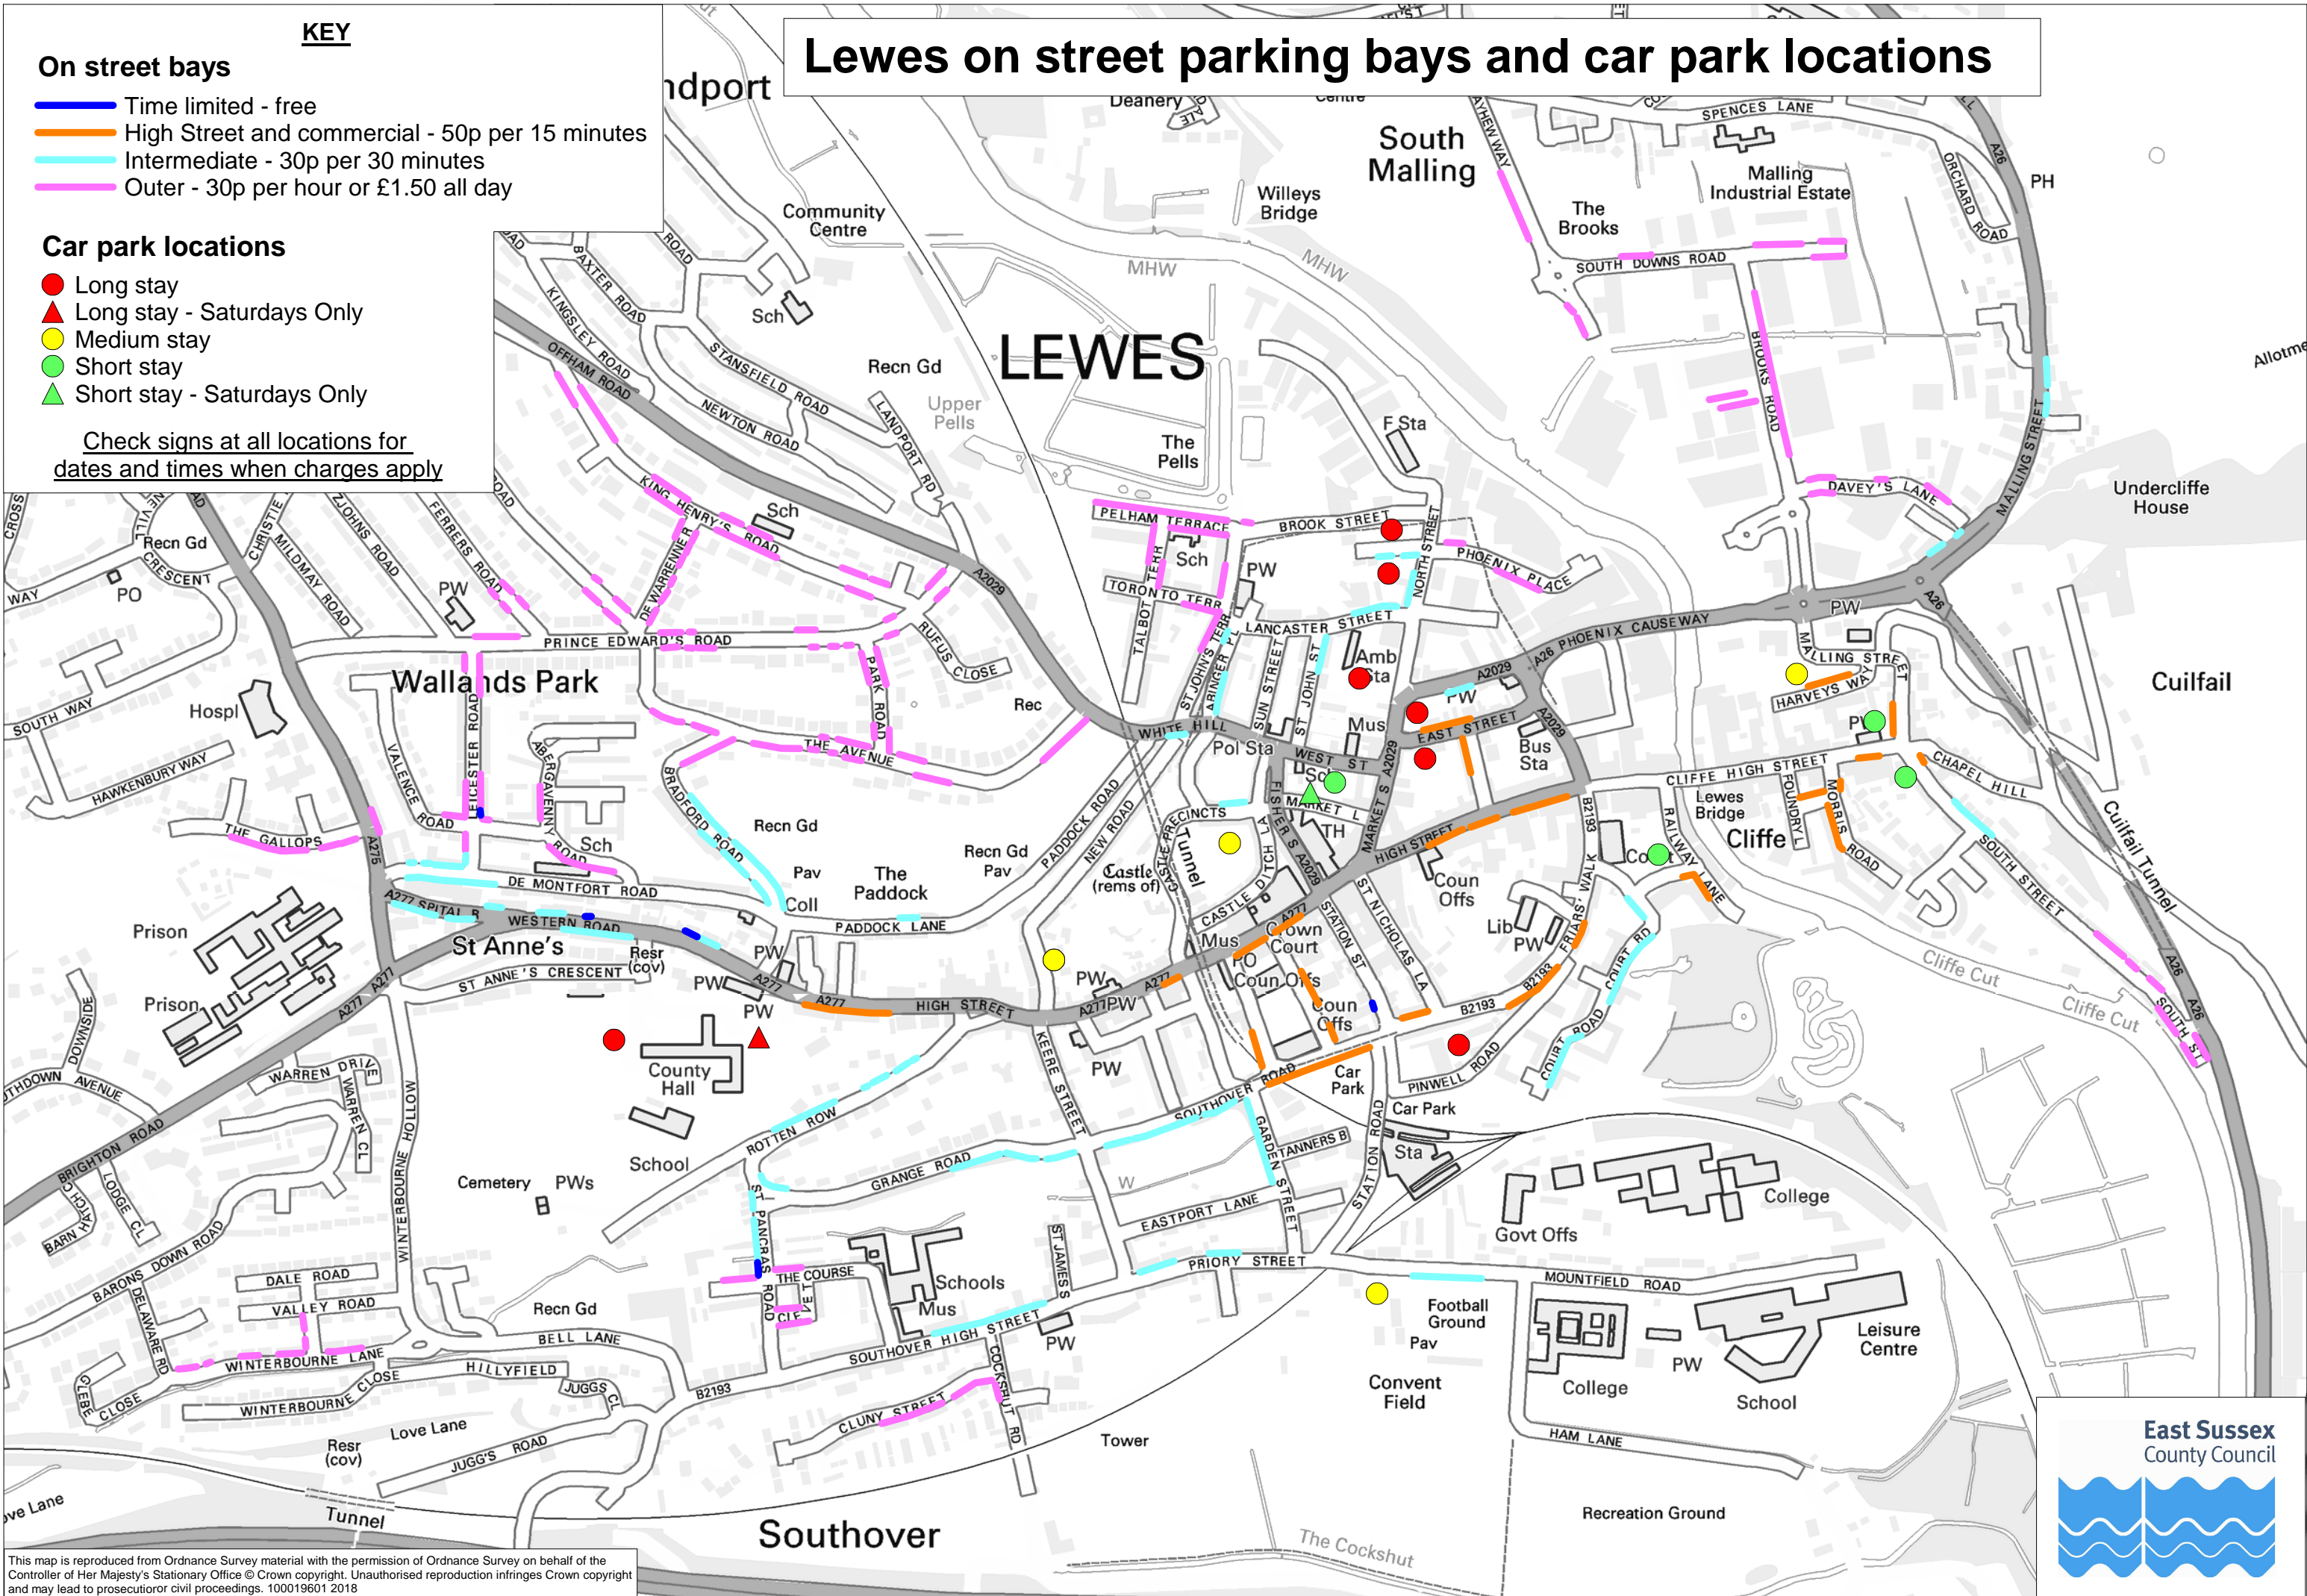

Lewes on street parking bays and car park locations

KEY

On street bays

- Time limited - free
- High Street and commercial - 50p per 15 minutes
- Intermediate - 30p per 30 minutes
- Outer - 30p per hour or £1.50 all day

Car park locations

- Long stay
- ▲ Long stay - Saturdays Only
- Medium stay
- Short stay
- ▲ Short stay - Saturdays Only

Check signs at all locations for dates and times when charges apply

This map is reproduced from Ordnance Survey material with the permission of Ordnance Survey on behalf of the Controller of Her Majesty's Stationary Office © Crown copyright. Unauthorised reproduction infringes Crown copyright and may lead to prosecution or civil proceedings. 100019601 2018