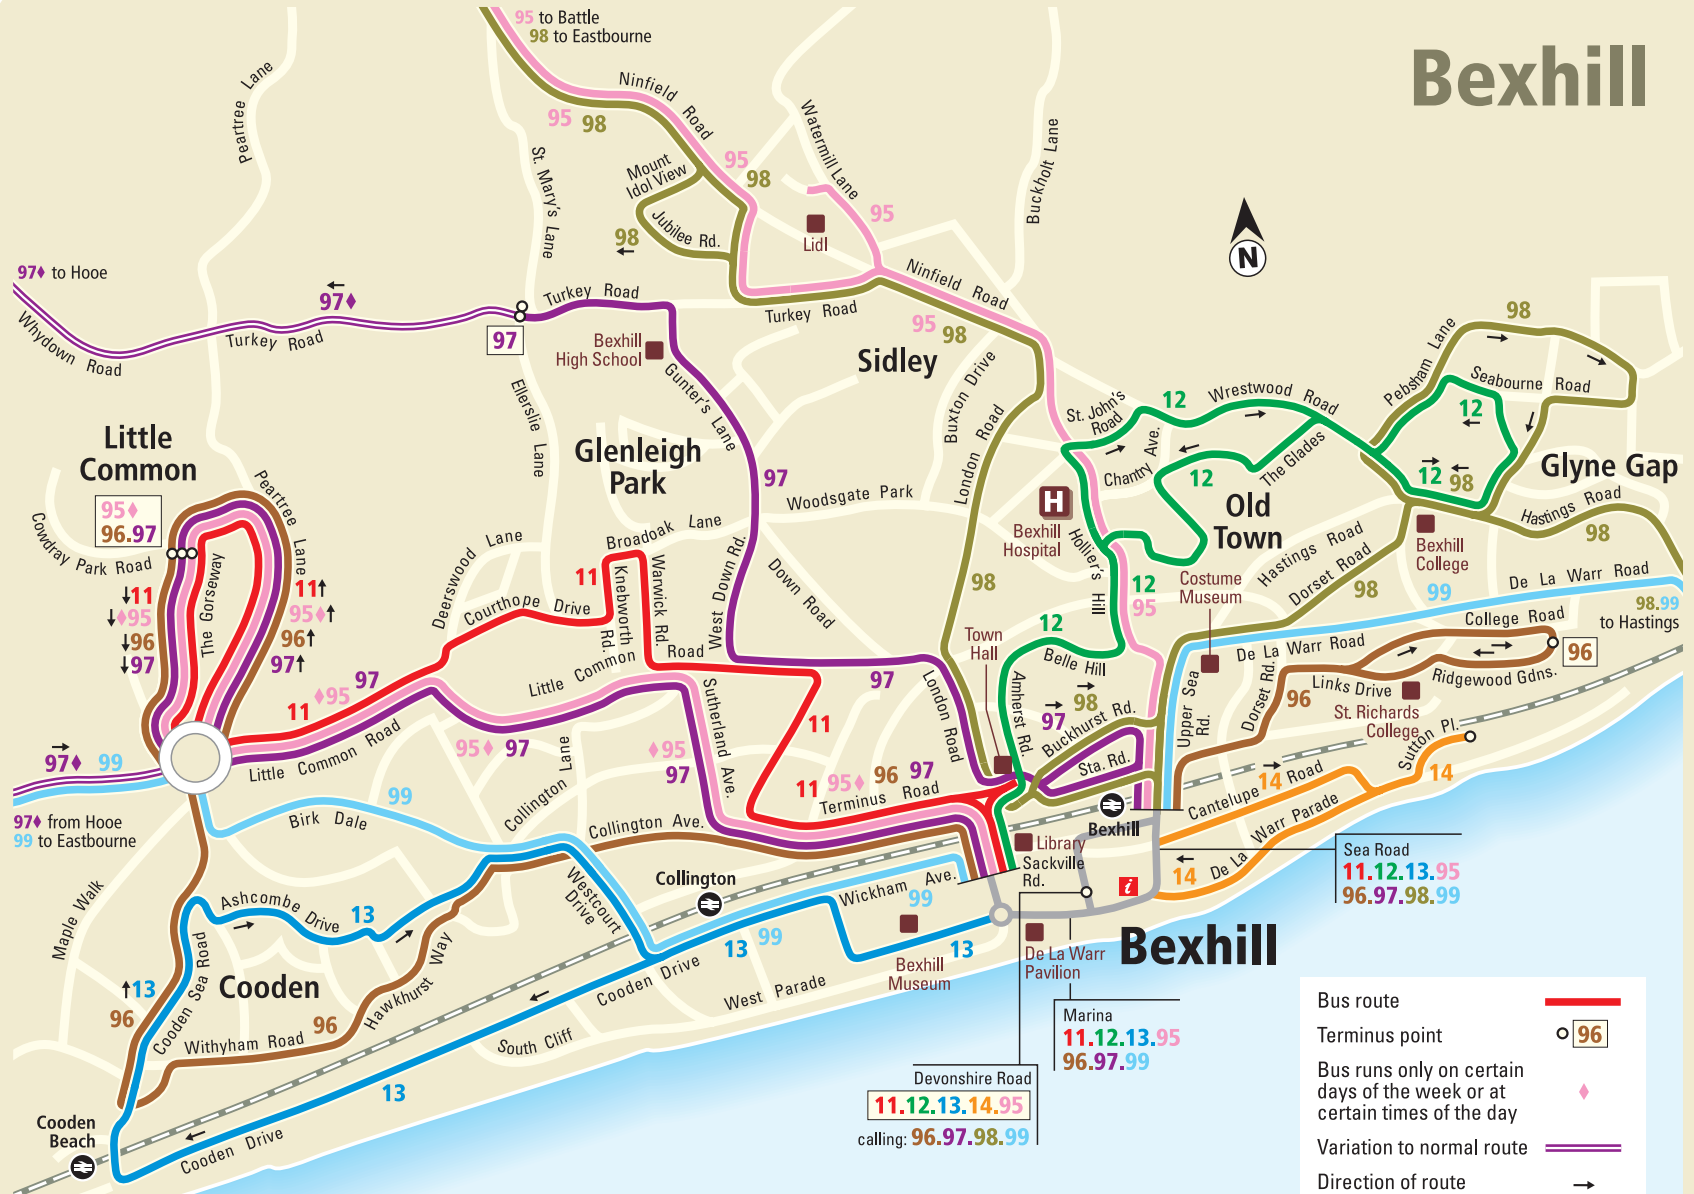

# Bexhill

Bus route	
Terminus point	
Bus runs only on certain days of the week or at certain times of the day	
Variation to normal route	
Direction of route	
Tourist Information Centre	

Please note that certain special shoppers' services have been omitted for clarity