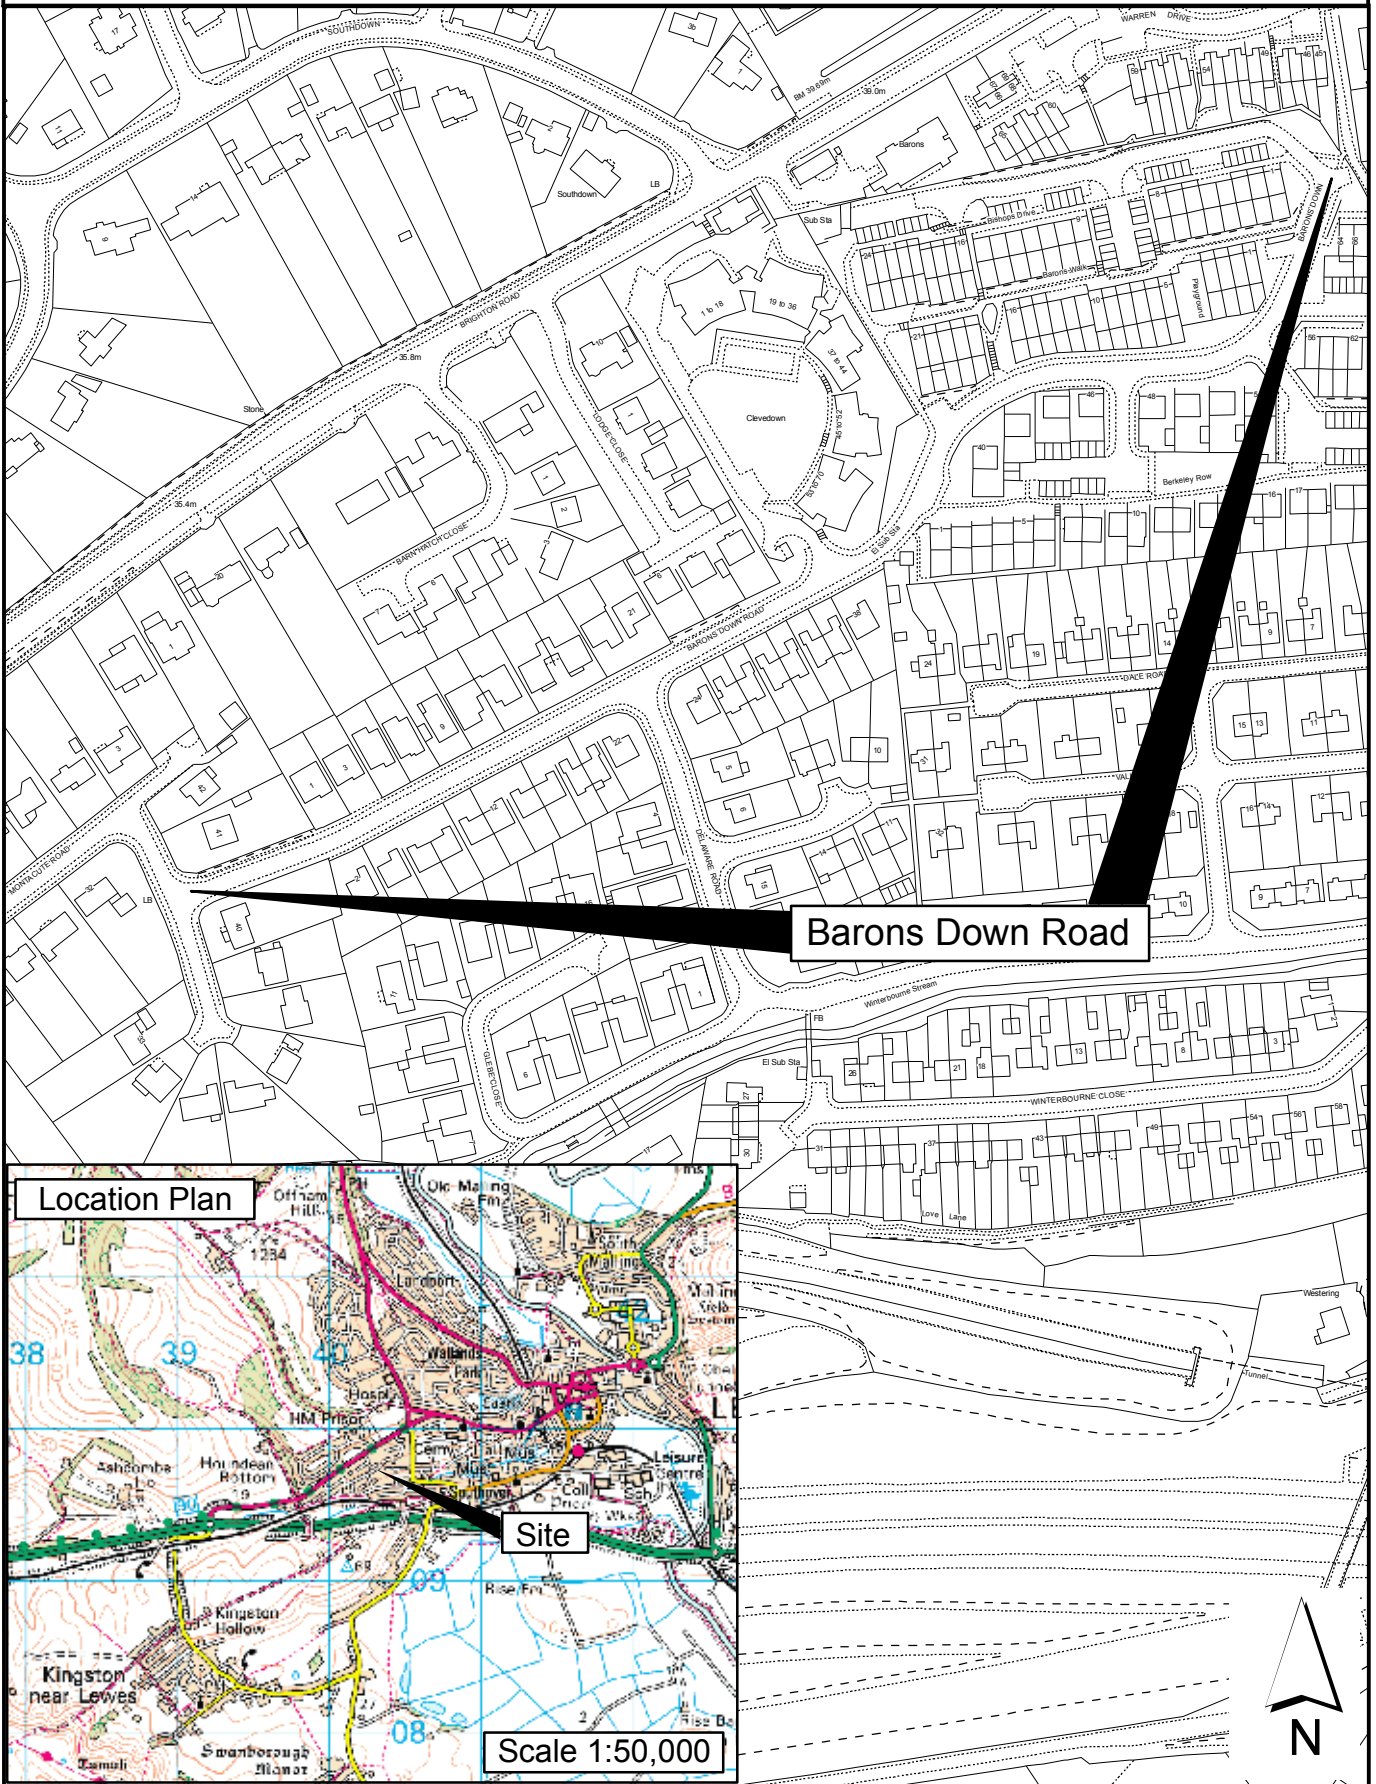

Traffic Management Measures in Barons Down Road, Lewes

Barons Down Road

Scale 1:2500

Rupert Clubb
BEng (Hons) CEng MICE
Director, Transport and Environment
East Sussex County Council

Reproduced from the Ordnance Survey mapping with the permission of the Controller of Her Majesty's Stationery Office © Crown Copyright. Unauthorised reproduction infringes Crown copyright and may lead to prosecution or civil proceedings. East Sussex County Council, 100019601, 2008