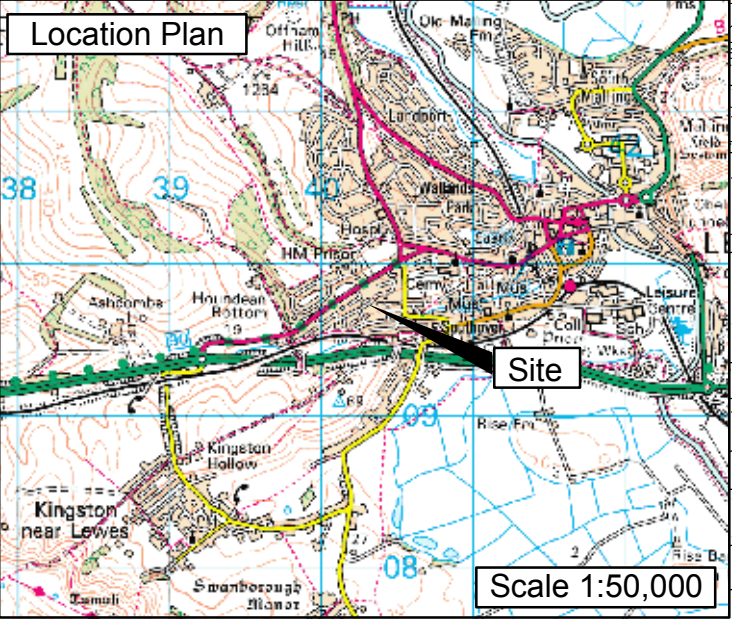

Traffic Management Measures in Barons Down Road, Lewes

Barons Down Road

Scale 1:2500

Rupert Clubb
BEng (Hons) CEng MICE
Director, Transport and Environment
East Sussex County Council

Reproduced from the Ordnance Survey mapping with the permission of the Controller of Her Majesty's Stationery Office © Crown Copyright. Unauthorised reproduction infringes Crown copyright and may lead to prosecution or civil proceedings. East Sussex County Council, 100019601, 2008