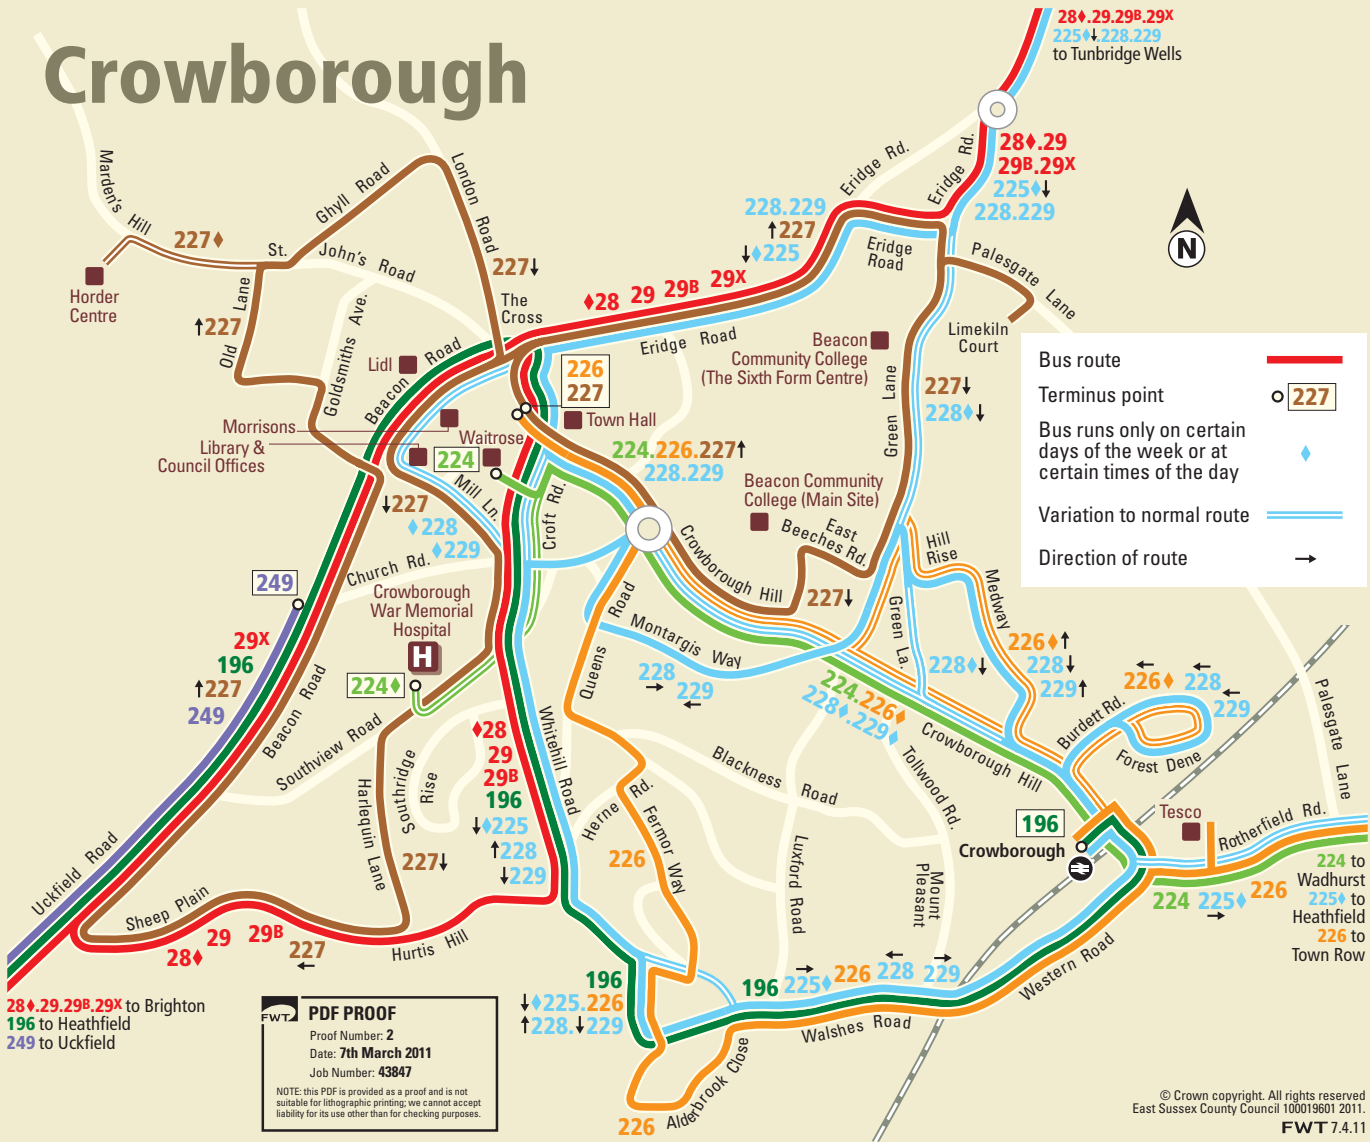

Crowborough

Bus route —

Terminus point 227

Bus runs only on certain days of the week or at certain times of the day ◆

Variation to normal route - - -

Direction of route →

28, 29, 29B, 29X to Brighton
196 to Heathfield
249 to Uckfield